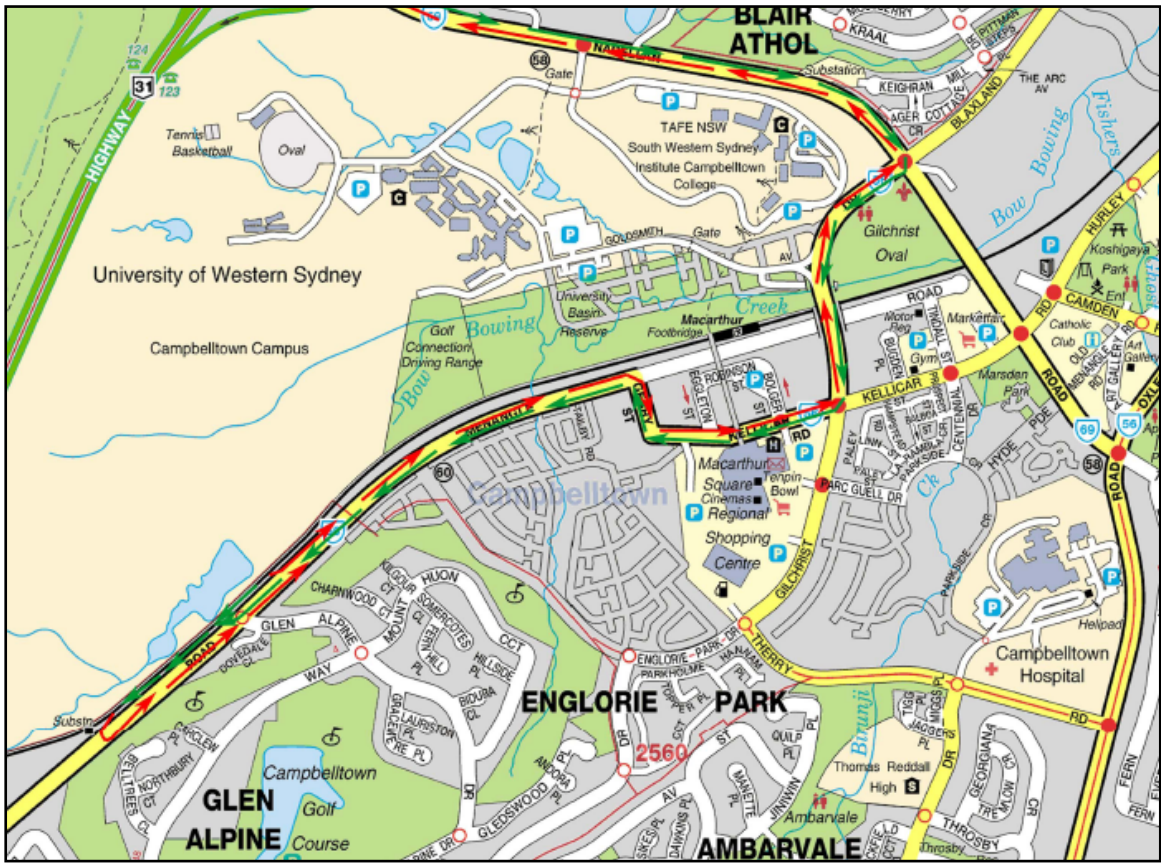

SSFLCA_27

- **SSFL Construction Accessway 27:-**
 - Enter: from Menangle Road (Menangle Road Gates 1 and 2). Access Menangle road from Narellan road via Kellar Road.
 - Exit: via existing gate near substation beside Menangle road (Menangle Road Gate 3). Depart towards Narellan Road via Menangle Road and Kellar Road.