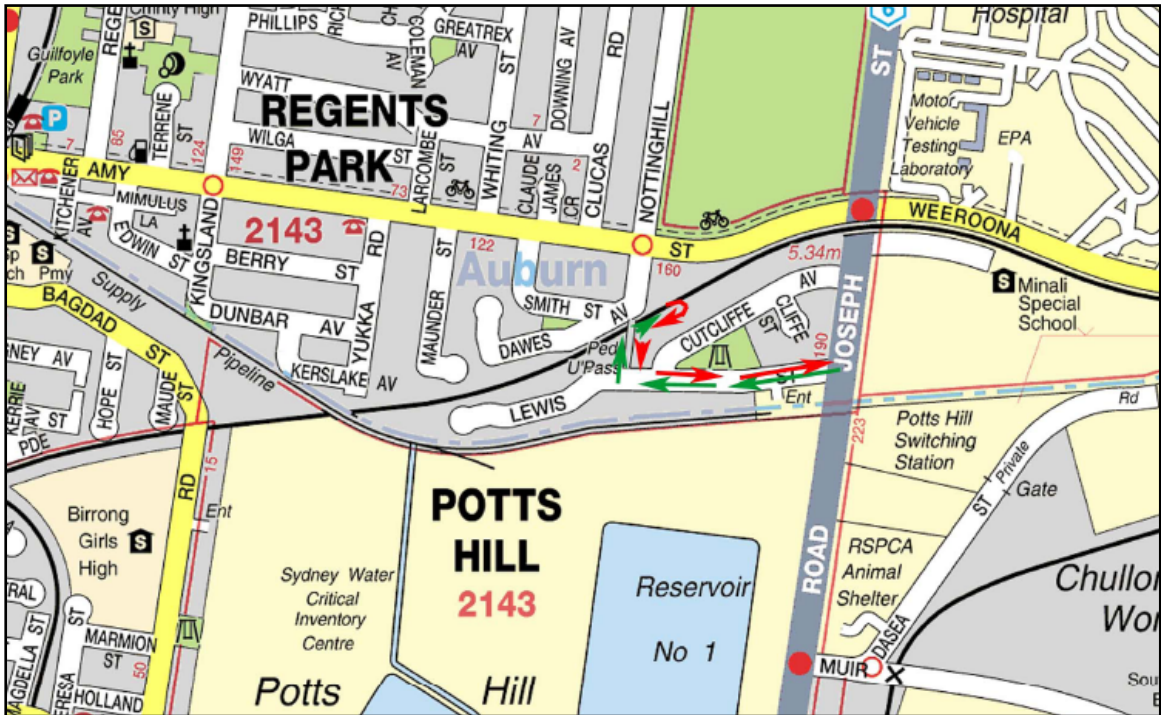

CGAccessway_3

- **CG Access Way 3 (see Bankstown Ccl map 10)**
 - Enter: via new Accessway Gate accessed off Lewis Street (gate: Lewis St. 1). Access Lewis Street directly from Joseph Street.
 - Exit: via same gate as entry, to Lewis Street (Gate Lewis St. 1). Exit Lewis Street directly to Joseph St.