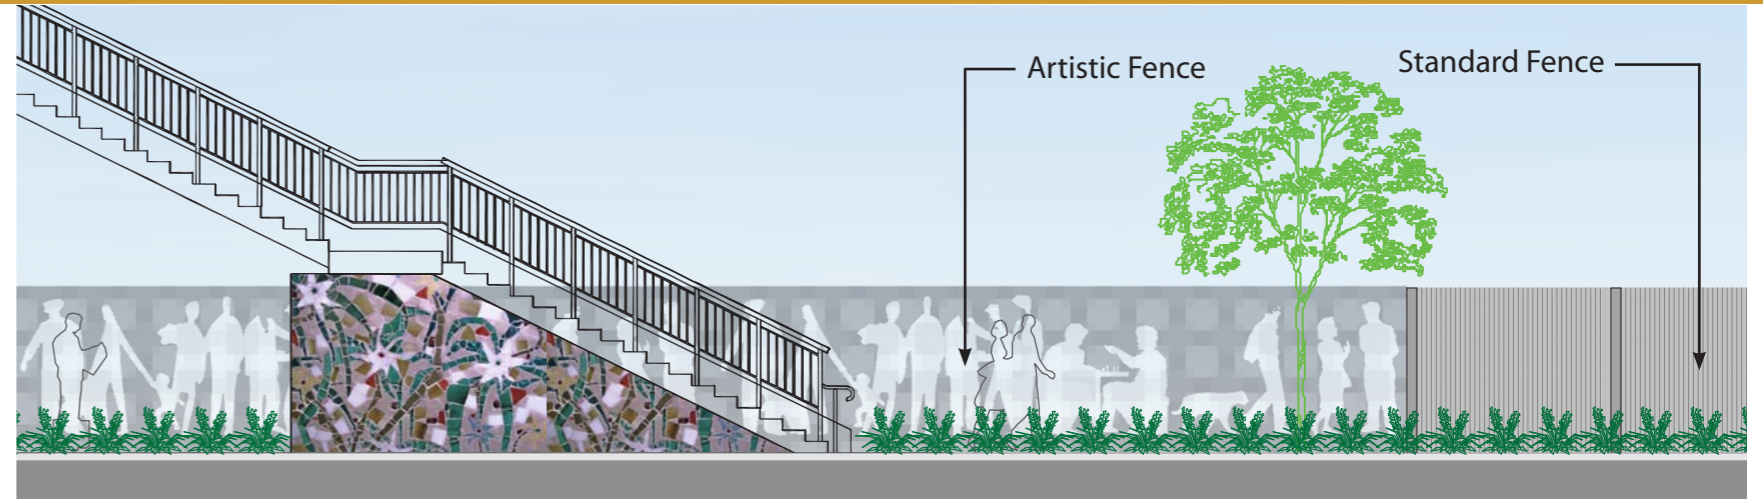

4.1.9 Station Precinct Fencing

1. Artistic Fence

Two types of fence have been proposed for use within the station precincts:

- Artistic fence with detailed pattern will be coordinated through Council art manager and public art.
Manufacturer: Locker Group Product: Picture Perforated

Bankstown Station

2. Standard Fence

- Standard fence:
Securifor, powdercoat black, Manufacturer: Gryffin
- Chain wire fence will be specified for areas along the rail corridor outside the station precincts.

Securifor Fence

Chain Wire Fence beyond station precincts