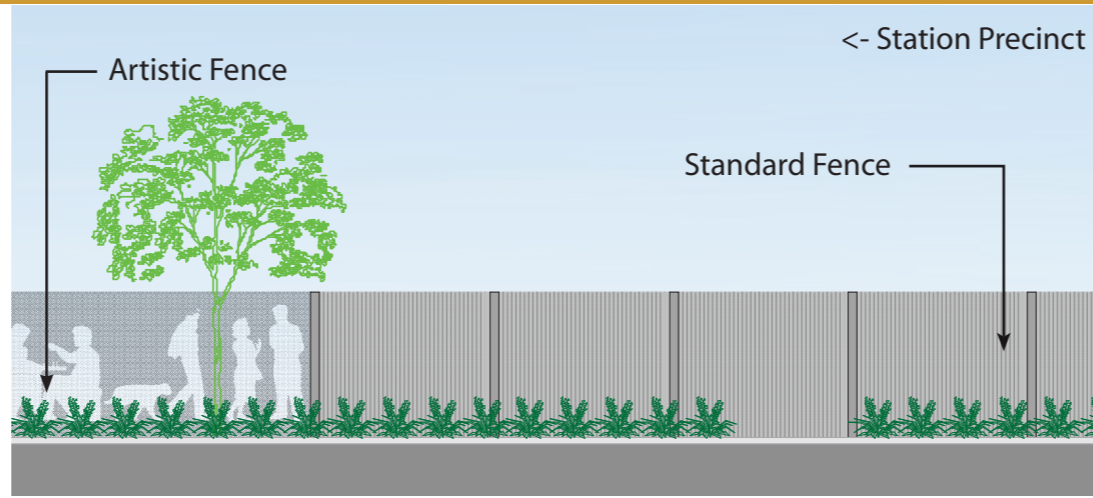

4.1.9 Station Precinct Fencing

1. Artistic Fence

Two types of fence have been proposed for use within the station precincts:

- Artistic fence with detailed pattern will be coordinated through Council art manager and public art.
Manufacturer: Locker Group Product: Picture Perforated

Bankstown Station

2. Standard Fence

- Standard fence:
Securifor, powdercoat black, Manufacturer: Gryffin
- Chain wire fence will be specified for areas along the rail corridor outside the station precincts.