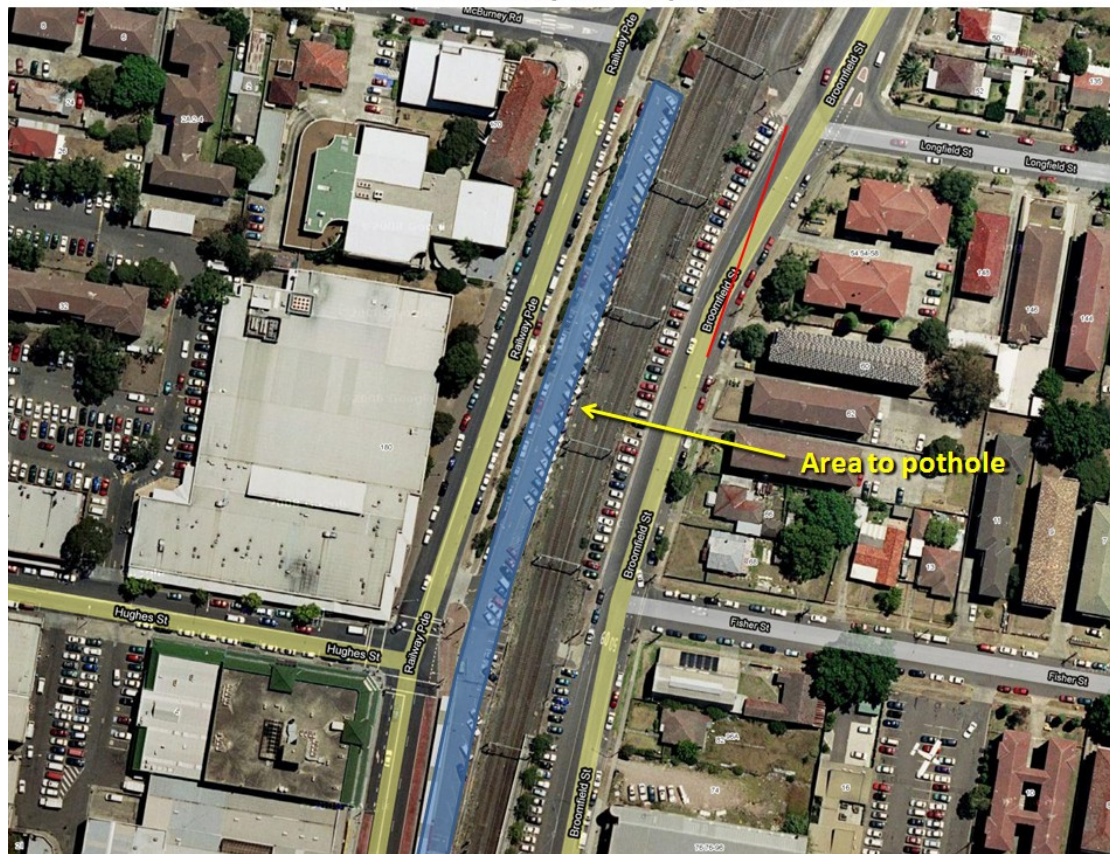

AUSTRALIAN RAIL TRACK CORPORATION LTD

Southern Sydney Freight Line IMPORTANT COMMUNITY INFORMATION

Railway Parade, Cabramatta

Australian Rail Track Corporation (ARTC) will be some potholing and survey work in Railway Parade at Cabramatta. The following equipment will be used an NDD Unit, Tipper, Traffic Control. This works will take approximately 3 days and will disrupt car parking during in the area during the works. It will begin on 3rd May 2010.

Area to Pothole at Railway Pde Carpark Cabramatta

We appreciate everyone's patience while we build this important project.

Further information

For further information and any enquiries, please call the 24 Hour Information and Complaints Line **1800 182 543**

Or Email ssfl@artc.com.au or visit www.ssfl.artc.com.au

Translating & Interpreting Service – Please Phone: 131 450