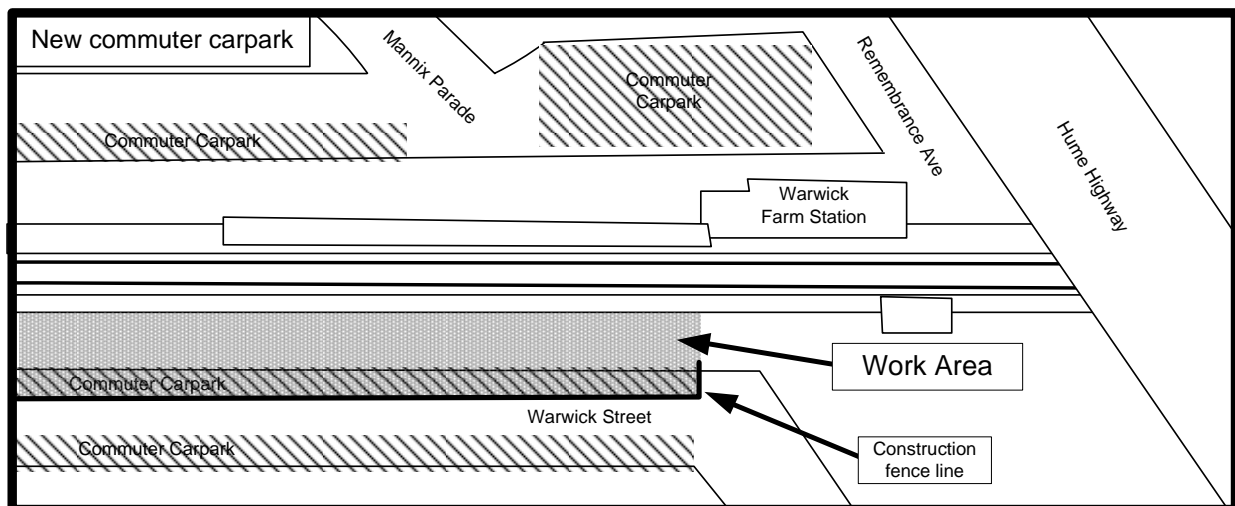

AUSTRALIAN RAIL TRACK CORPORATION LTD

Southern Sydney Freight Line IMPORTANT COMMUNITY INFORMATION

Construction Work at Warwick Street Carpark, Warwick Farm

Australian Rail Track Corporation (ARTC) will be undertaking construction work in the Warwick Street carpark at Warwick Farm Station from 20 October to 20 December 2011 from 7am to 6pm Monday to Friday, and 8am to 1pm on Saturdays.

This works will require the installation of car park lighting, drainage, footpath, fencing, cul-de-sac road re-surfacing, kerbing and gutting. The carpark in Warwick Street will be closed for the duration of these works with the new carpark on Remembrance Avenue currently available for commuter use. Temporary barriers and signage will be in place to direct pedestrians and vehicles.

The equipment that will be used includes trucks, rollers, excavator, compactor, road saw, demolition saw, jack hammer, and powered and non-powered hand tools.

We appreciate your patience while we build this important project for Sydney and NSW.

For further information please phone our 24 Hour Information Line on 1800 182 543 or email ssfl@artc.com.au or visit www.ssfl.artc.com.au

Translating & Interpreting Service – Please Phone: 131 450